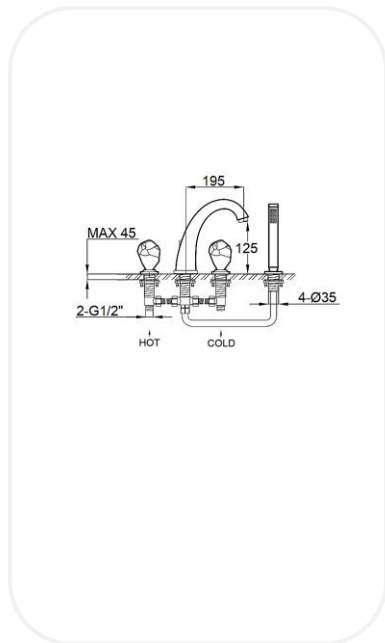

Luxury Mixers

WARRANTY: 5 years

AM00003

Bath/Shower Set

FEATURES

Luxurious and opulent design

Bath/Shower 4 holes mixer with hand Shower, and Diverter

Original cartridge for smooth control

High corrosion resistance plating

SPECIFICATIONS

Series	Glacier
Finish	Chrome
Material	Brass
Flow Rate	8 l/min
Mounting Type	Deck Mounted
Height	125 mm

PARTS DESCRIPTION

4-Hole Bath/Shower set	AM00003
Spout	Included
Flexible Connection Hose	Included
Hand shower	Included