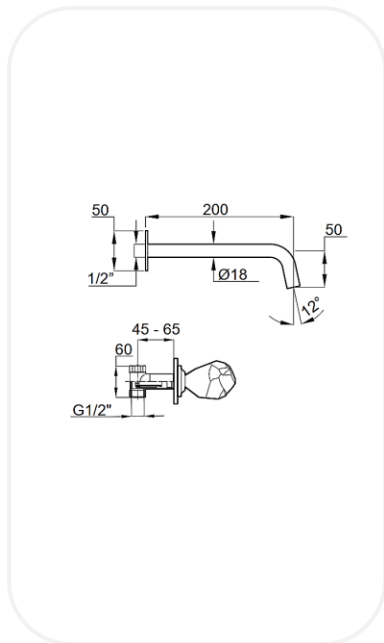

Luxury Mixers

AM00004

Wash Basin Mixer

FEATURES

- Luxurious and opulent design
- Concealed 3-hole wash basin mixer
- Original cartridge for smooth control
- High corrosion resistance plating

SPECIFICATIONS

Series	Glacier
Finish	Chrome
Material	Brass
Flow Rate	6 l/min
Mounting Type	Concealed
Spout Length	200 mm

WARRANTY: 5 years

PARTS DESCRIPTION

Concealed 3-hole wash basin mixer	AM00004
Spout	Included

OPTIONAL/RECOMMENDED PRODUCTS