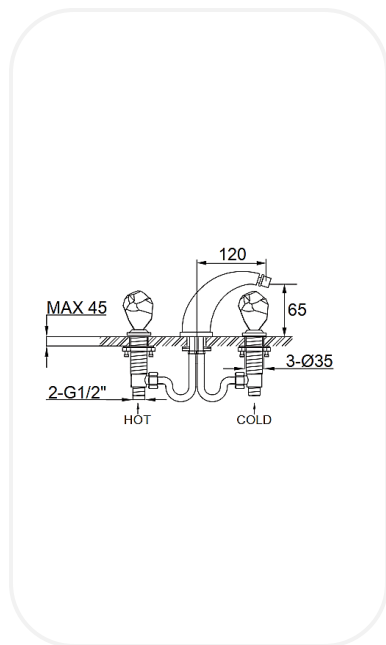

Luxury Mixers

AM00005

Bidet Mixer

FEATURES

- Luxurious and opulent design
- Bidet in 3 holes mixer
- Original cartridge for smooth control
- High corrosion resistance plating

SPECIFICATIONS

Series	Glacier
Finish	Chrome
Material	Brass
Flow Rate	6 l/min
Mounting Type	Deck Mounted
Height	65 mm

WARRANTY: 5 years

PARTS DESCRIPTION

Bidet mixer	AM00005
Spout	Included
Flexible Connection Hose	Included

OPTIONAL/RECOMMENDED PRODUCTS

Pop-up waste	Optional
Click Clack Waste	Optional