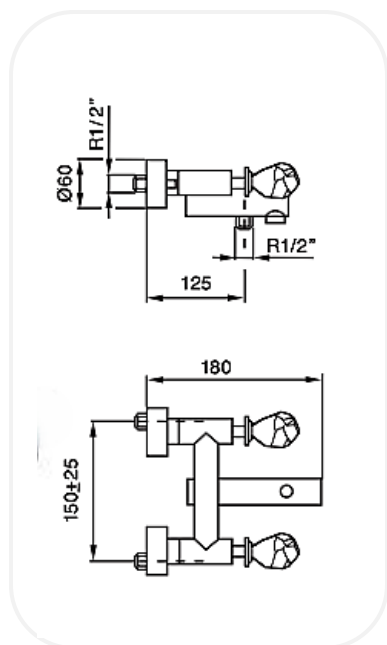

SPECIFICATIONS

Series	Glacier
Finish	Chrome
Material	Brass
Flow Rate	8 l/min
Mounting Type	Wall Mounted
Spout Length	180 mm

PARTS DESCRIPTION

Bath/shower set	AM00006
Spout	Included
Flexible Connection Hose	Included
Hand shower	Included

WARRANTY: 5 years