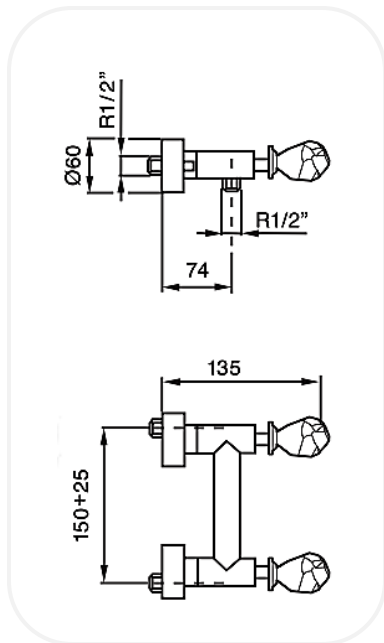

WARRANTY: 5 years

SPECIFICATIONS

Series	Glacier
Finish	Chrome
Material	Brass
Flow Rate	8 l/min
Mounting Type	Wall Mounted

PARTS DESCRIPTION

Shower Set	AM00007
Hand shower	Included
Flexible Connection Hose	Included