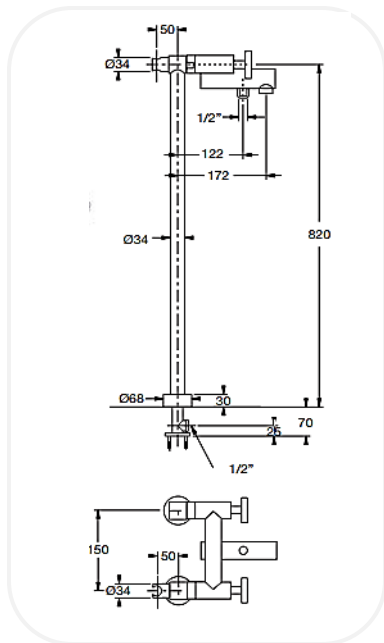

Luxury Mixers

AM00008

Floor-standing Bath/Shower Set

FEATURES

Luxurious and opulent design

Bath/shower group with floor-standing column of 820 mm, with hand shower, and diverter

Original cartridge for smooth control

High corrosion resistance plating

WARRANTY: 5 years

SPECIFICATIONS

Series	Glacier
Finish	Chrome
Material	Brass
Flow Rate	8 l/min
Mounting Type	Floor Standing
Height	820 mm

PARTS DESCRIPTION

Floor-standing Bath/Shower set	AM00008
Spout	Included
Flexible Connection Hose	Included
hand shower	Included