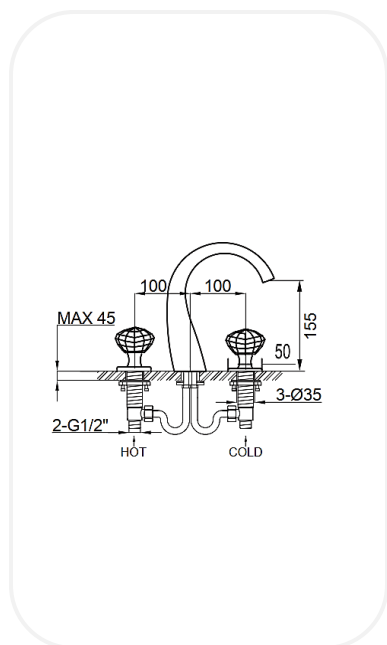

Luxury Mixers

AM00009

Wash Basin Mixer

FEATURES

- Luxurious and opulent design
- Wash basin mixer (3-holes)
- Original cartridge for smooth control
- High corrosion resistance plating

SPECIFICATIONS

Series	Frosty
Finish	Chrome
Material	Brass
Flow Rate	6 l/min
Mounting Type	Deck Mounted
Height	155 mm

WARRANTY: 5 years

PARTS DESCRIPTION

Wash basin mixer	AM00009
Spout	Included
Flexible Connection Hose	Included

OPTIONAL/RECOMMENDED PRODUCTS

Pop-up waste	Optional
Click Clack Waste	Optional