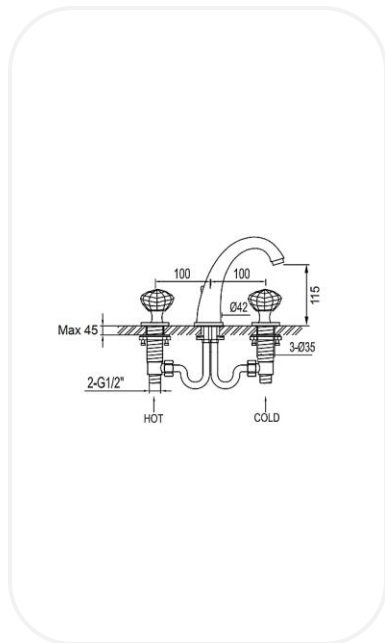

#### SPECIFICATIONS

<b>Series</b>	Frosty
<b>Finish</b>	Chrome
<b>Material</b>	Brass
<b>Flow Rate</b>	6 l/min
<b>Mounting Type</b>	Deck Mounted
<b>Height</b>	155 mm

**WARRANTY: 5 years**

#### PARTS DESCRIPTION

<b>Wash basin mixer</b>	AM00010
<b>Spout</b>	Included
<b>Flexible Connection Hose</b>	Included