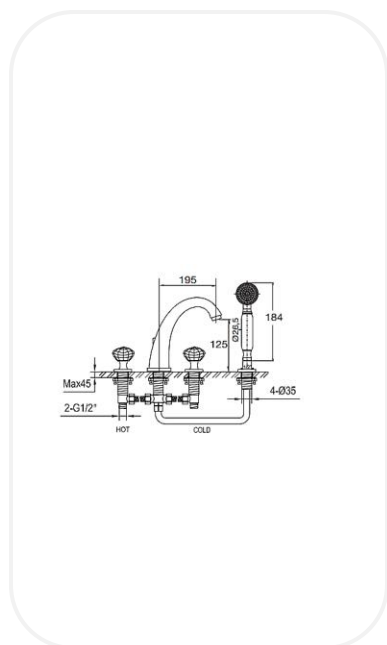

#### SPECIFICATIONS

Series	Frosty
Finish	Chrome
Material	Brass
Flow Rate	8 l/min
Mounting Type	Deck Mounted
Height	125 mm

**WARRANTY: 5 years**

#### PARTS DESCRIPTION

Concealed wash basin mixer	AM00012
Spout	Included
Flexible Connection Hose	Included
Hand shower	Included