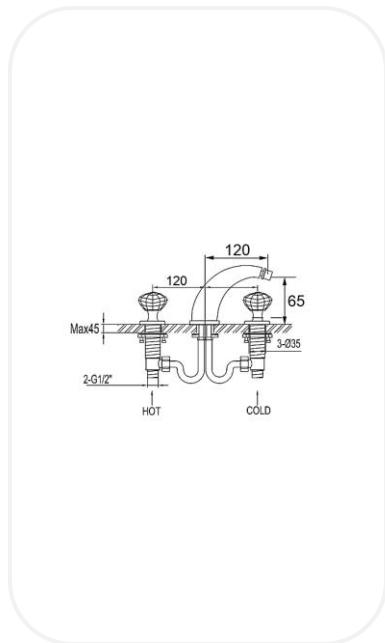

#### SPECIFICATIONS

|                      |              |
|----------------------|--------------|
| <b>Series</b>        | Frosty       |
| <b>Finish</b>        | Chrome       |
| <b>Material</b>      | Brass        |
| <b>Flow Rate</b>     | 6 l/min      |
| <b>Mounting Type</b> | Deck Mounted |
| <b>Height</b>        | 65 mm        |

#### PARTS DESCRIPTION

|                                 |          |
|---------------------------------|----------|
| <b>Bidet mixer</b>              | AM00013  |
| <b>Spout</b>                    | Included |
| <b>Flexible Connection Hose</b> | Included |