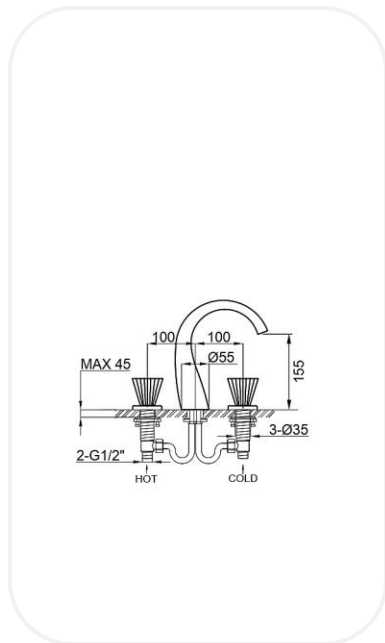

Luxury Mixers

AM00014

Wash Basin Mixer

FEATURES

- Luxurious and opulent design
- Wash basin mixer (3-holes)
- Original cartridge for smooth control
- High corrosion resistance plating

SPECIFICATIONS

Series	Brillante
Finish	Chrome
Material	Brass
Flow Rate	6 l/min
Mounting Type	Deck Mounted
Height	155 mm

WARRANTY: 5 years

PARTS DESCRIPTION

Wash basin in mixer	AM00014
Spout	Included
Flexible Connection Hose	Included

OPTIONAL/RECOMMENDED PRODUCTS

Pop-up waste	Optional
Click Clack Waste	Optional