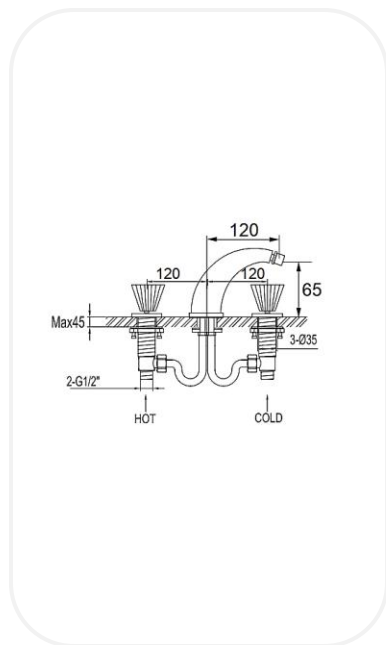

#### SPECIFICATIONS

<b>Series</b>	Brillante
<b>Finish</b>	Chrome
<b>Material</b>	Brass
<b>Flow Rate</b>	6 l/min
<b>Mounting Type</b>	Deck Mounted
<b>Height</b>	65 mm

#### PARTS DESCRIPTION

<b>Bidet mixer</b>	AM00016
<b>Spout</b>	Included
<b>Flexible Connection Hose</b>	Included

**WARRANTY: 5 years**