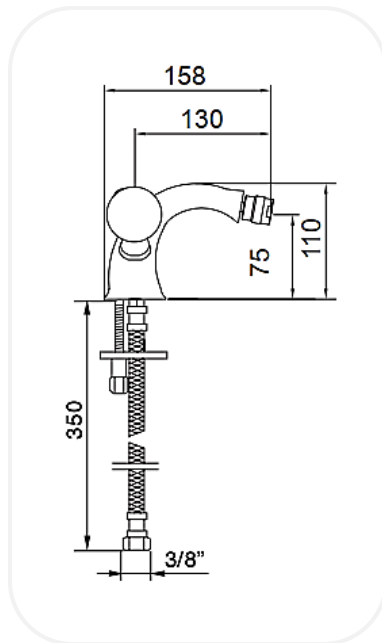

WARRANTY: 5 years

SPECIFICATIONS

Series	Brillante
Finish	Chrome
Material	Brass
Flow Rate	6 l/min
Mounting Type	Deck Mounted
Height	75 mm

PARTS DESCRIPTION

Single-hole bidet mixer	AM00018
Spout	Included
Flexible Connection Hose	Included

OPTIONAL/RECOMMENDED PRODUCTS

Pop-up waste	Optional
Click Clack Waste	Optional