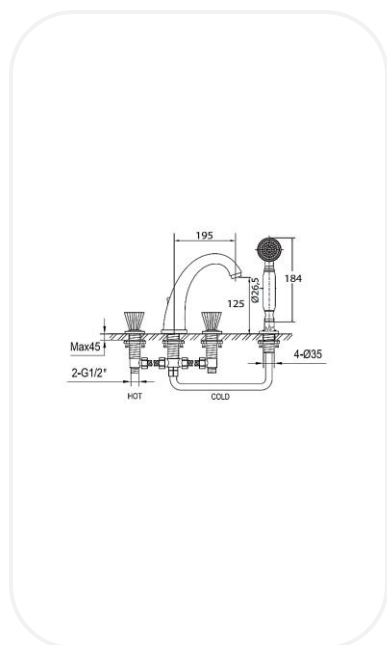

Luxury Mixers

AM00019

Bath/Shower Set

FEATURES

- Luxurious and opulent design
- Bath/Shower 4 holes mixer with hand shower, and diverter
- Original cartridge for smooth control
- High corrosion resistance plating

SPECIFICATIONS

Series	Brillante
Finish	Chrome
Material	Brass
Flow Rate	8 l/min
Mounting Type	Deck Mounted
Height	125 mm

WARRANTY: 5 years

PARTS DESCRIPTION

Bath/Shower Set	AM00019
Spout	Included
Flexible Connection Hose	Included
Hand shower	Included