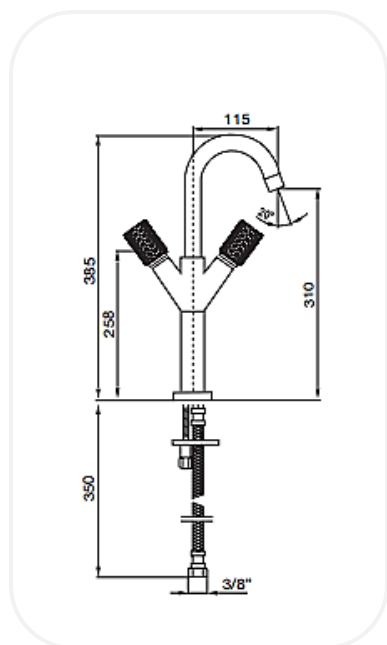

WARRANTY: 5 years

SPECIFICATIONS

Series	Smagliante
Finish	Chrome
Material	Brass
Flow Rate	6 l/min
Mounting Type	Deck Mounted
Height	310 mm

PARTS DESCRIPTION

Tall Wash Basin Mixer	AM00020
Flexible Connection Hose	Included

OPTIONAL/RECOMMENDED PRODUCTS

- Pop-up waste Optional
- Click Clack Waste Optional