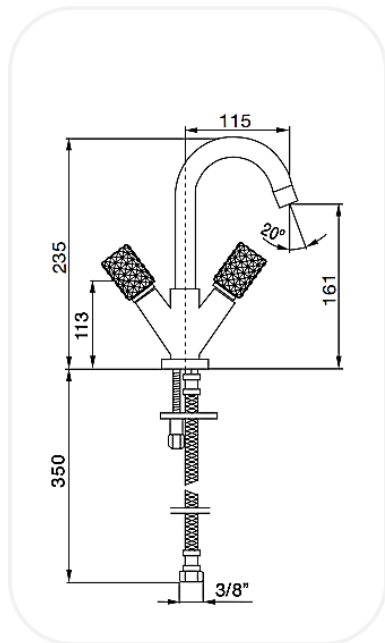

WARRANTY: 5 years

SPECIFICATIONS

Series	Smagliante
Finish	Chrome
Material	Brass
Flow Rate	6 l/min
Mounting Type	Deck Mounted
Height	161 mm

PARTS DESCRIPTION

Wash basin mixer	AM00021
Spout	Included
Flexible Connection Hose	Included

OPTIONAL/RECOMMENDED PRODUCTS

Pop-up waste	Optional
Click Clack Waste	Optional