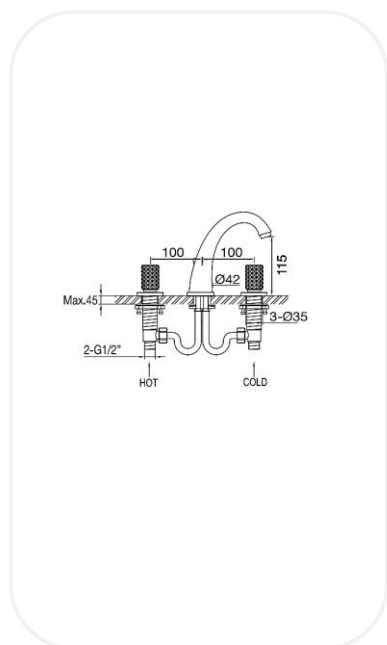

Luxury Mixers

AM00023

Wash Basin Mixer

FEATURES

- Luxurious and opulent design
- Wash basin mixer (3-holes)
- Original cartridge for smooth control
- High corrosion resistance plating

SPECIFICATIONS

Series	Smagliante
Finish	Chrome
Material	Brass
Flow Rate	6 l/min
Mounting Type	Deck Mounted
Height	115 mm

PARTS DESCRIPTION

Wash basin mixer	AM00023
Spout	Included
Flexible Connection Hose	Included

WARRANTY: 5 years

OPTIONAL/RECOMMENDED PRODUCTS

- Pop-up waste** Optional
- Click Clack Waste** Optional