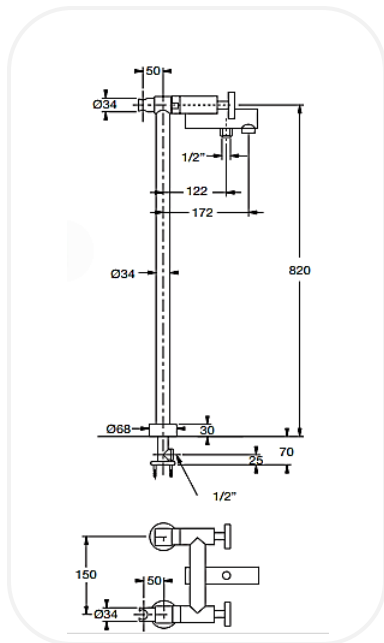

#### FEATURES

Luxurious and opulent design

Bath/shower set with floor-standing column of 820mm, with hand shower, and diverter

Original cartridge for smooth control

High corrosion resistance plating

**WARRANTY: 5 years**

#### SPECIFICATIONS

<b>Series</b>	Smagliante
<b>Finish</b>	Chrome
<b>Material</b>	Brass
<b>Flow Rate</b>	8 l/min
<b>Mounting Type</b>	Floor Standing
<b>Height</b>	820 mm