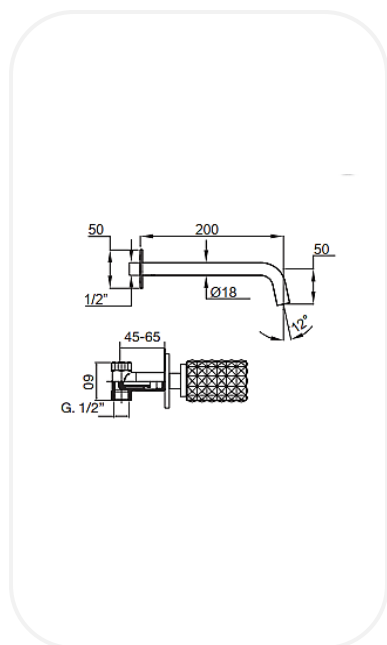

#### SPECIFICATIONS

<b>Series</b>	Smagliante
<b>Finish</b>	Chrome
<b>Material</b>	Brass
<b>Flow Rate</b>	6 l/min
<b>Mounting Type</b>	Concealed
<b>Spout Length</b>	200 mm

**WARRANTY: 5 years**

#### PARTS DESCRIPTION

<b>Concealed 3-hole wash basin mixer</b>	AM00025
<b>Spout</b>	Included