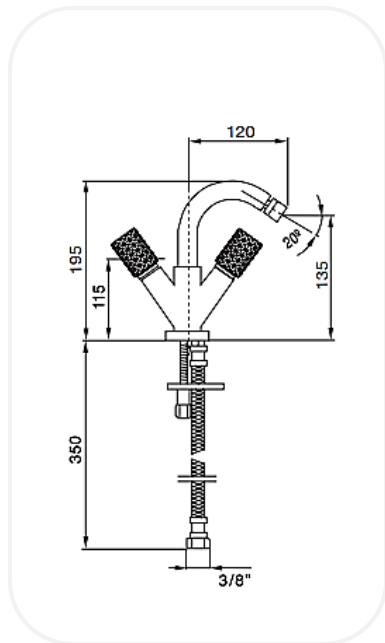

Luxury Mixers

AM00026

Bidet Mixer

FEATURES

- Luxurious and opulent design
- Single-hole bidet mixer with 2 handles
- Original cartridge for smooth control
- High corrosion resistance plating

WARRANTY: 5 years

SPECIFICATIONS

Series	Smagliante
Finish	Chrome
Material	Brass
Flow Rate	6 l/min
Mounting Type	Deck Mounted
Height	135 mm

PARTS DESCRIPTION

Single-hole bidet mixer	AM00026
Spout	Included
Flexible Connection Hose	Included