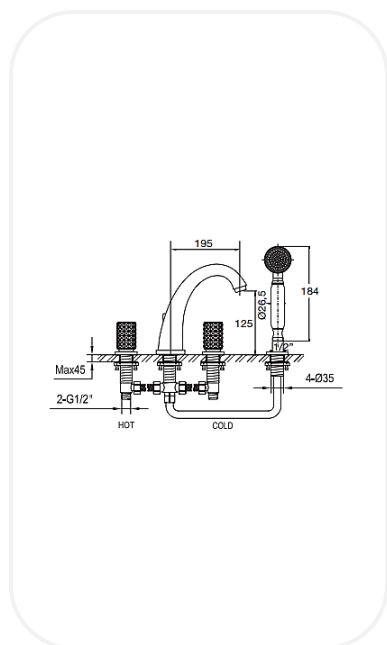

Luxury Mixers

AM00027

Bath/Shower Set

FEATURES

- Luxurious and opulent design
- Bath/Shower 4 holes mixer with hand Shower, and Diverter
- Original cartridge for smooth control
- High corrosion resistance plating

SPECIFICATIONS

Series	Smagliante
Finish	Chrome
Material	Brass
Flow Rate	8 l/min
Mounting Type	Deck Mounted
Height	125 mm

PARTS DESCRIPTION

Bath Shower mixer	AM00027
Spout	Included
Flexible Connection Hose	Included
Hand shower	Included