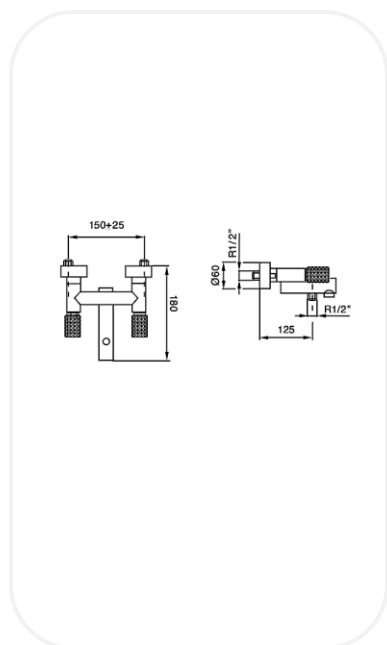

#### SPECIFICATIONS

<b>Series</b>	Smagliante
<b>Finish</b>	Chrome
<b>Material</b>	Brass
<b>Flow Rate</b>	8 l/min
<b>Mounting Type</b>	Wall Mounted
<b>Spout Length</b>	180 mm

**WARRANTY: 5 years**

#### PARTS DESCRIPTION

<b>Bath/shower set</b>	AM00028
<b>Spout</b>	Included
<b>Flexible Connection Hose</b>	Included
<b>Hand shower</b>	Included