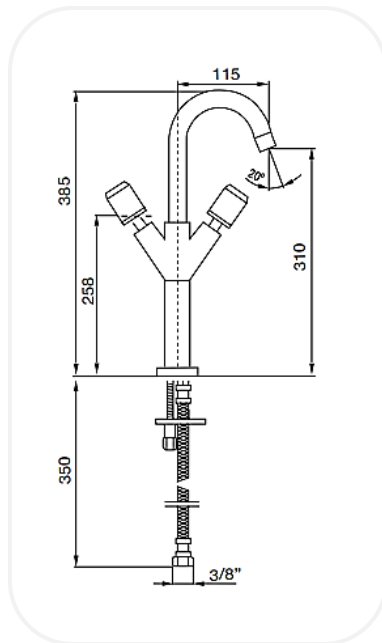

Luxury Mixers

AM00030

Wash Basin Mixer

FEATURES

Luxurious and opulent design

Single hole Tall Wash Basin Mixer with 2 handles

Original cartridge for smooth control

High corrosion resistance plating

WARRANTY: 5 years

SPECIFICATIONS

| | |
|---------------|--------------|
| Series | Midnight |
| Finish | Chrome |
| Material | Brass |
| Flow Rate | 6 l/min |
| Mounting Type | Deck Mounted |
| Height | 310 mm |

PARTS DESCRIPTION

| | |
|--------------------------|----------|
| Tall Wash Basin Mixer | AM00030 |
| Spout | Included |
| Flexible Connection Hose | Included |

OPTIONAL/RECOMMENDED PRODUCTS

| | |
|-------------------|----------|
| Pop-up waste | Optional |
| Click Clack Waste | Optional |