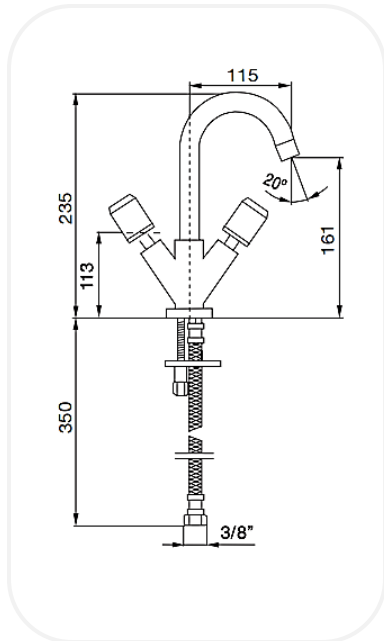

WARRANTY: 5 years

SPECIFICATIONS

Series	Midnight
Finish	Chrome
Material	Brass
Flow Rate	6 l/min
Mounting Type	Deck Mounted
Height	161 mm

PARTS DESCRIPTION

Wash basin mixer	AM00031
Spout	Included
Flexible Connection Hose	Included

OPTIONAL/RECOMMENDED PRODUCTS

Pop-up waste	Optional
Click Clack Waste	Optional