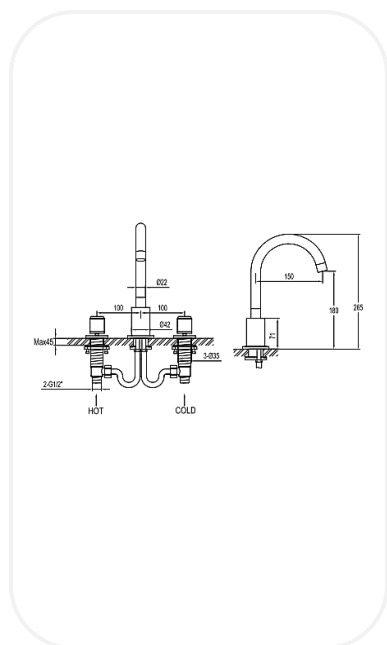

Luxury Mixers

WARRANTY: 5 years

AM00032

Wash Basin Mixer

FEATURES

- Luxurious and opulent design
- Wash basin mixer (3-holes)
- Original cartridge for smooth control
- High corrosion resistance plating

SPECIFICATIONS

Series	Midnight
Finish	Chrome
Material	Brass
Flow Rate	6 l/min
Mounting Type	Deck Mounted
Height	180 mm

PARTS DESCRIPTION

Wash basin mixer	AM00032
Spout	Included
Flexible Connection Hose	Included

OPTIONAL/RECOMMENDED PRODUCTS

- Pop-up waste Optional
- Click Clack Waste Optional