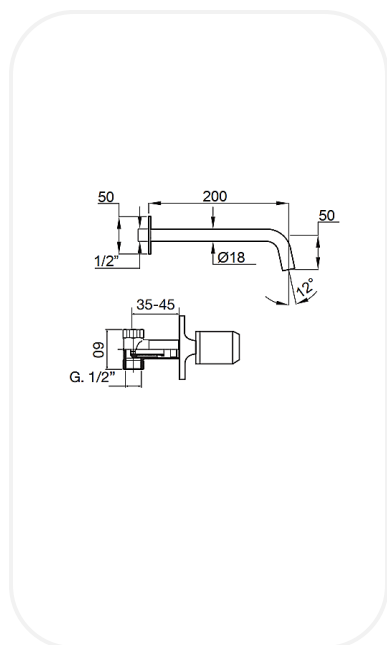

Luxury Mixers

AM00033

Wash Basin Mixer

FEATURES

- Luxurious and opulent design
- Concealed 3-hole wash basin mixer
- Original cartridge for smooth control
- High corrosion resistance plating

SPECIFICATIONS

Series	Midnight
Finish	Chrome
Material	Brass
Flow Rate	6 l/min
Mounting Type	Concealed
Spout Length	200 mm

WARRANTY: 5 years

PARTS DESCRIPTION

Concealed wash basin mixer	AM00033
Spout	Included

OPTIONAL/RECOMMENDED PRODUCTS