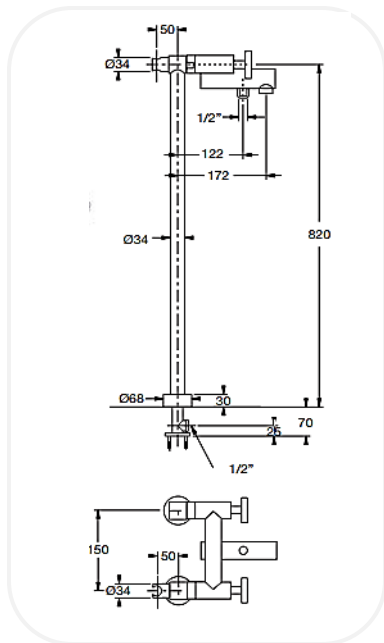

Luxury Mixers

AM00034

Floor-standing Bath/Shower Set

FEATURES

Luxurious and opulent design

Bath/Shower set with floor-standing column of 820 mm, with hand shower and diverter

Original cartridge for smooth control

High corrosion resistance plating

SPECIFICATIONS

Series	Midnight
Finish	Chrome
Material	Brass
Flow Rate	8 l/min
Mounting Type	Floor Standing
Height	820 mm

WARRANTY: 5 years

PARTS DESCRIPTION

Floor-standing Bath/Shower Set	AM00034
Spout	Included
Flexible Connection Hose	Included
Hand shower	Included