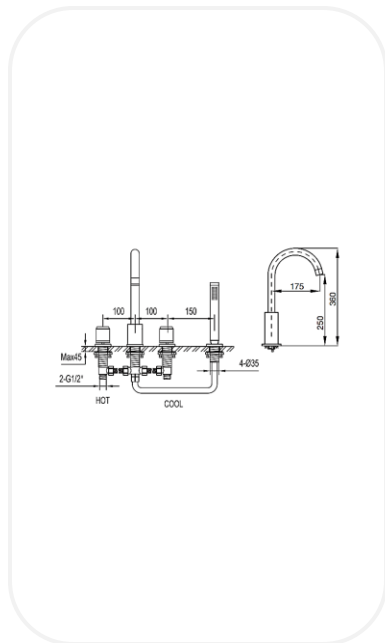

#### Bath/Shower Set

#### FEATURES

Luxurious and opulent design

Bath/Shower 4 holes mixer with hand Shower and Diverter

Original cartridge for smooth control

High corrosion resistance plating

#### SPECIFICATIONS

<b>Series</b>	Midnight
<b>Finish</b>	Chrome
<b>Material</b>	Brass
<b>Flow Rate</b>	8 l/min
<b>Mounting Type</b>	Deck Mounted
<b>Height</b>	250 mm

#### PARTS DESCRIPTION

<b>Bath/Shower set</b>	AM00035
<b>Spout</b>	Included
<b>Flexible Connection Hose</b>	Included
<b>Hand Shower</b>	Included

**WARRANTY: 5 years**