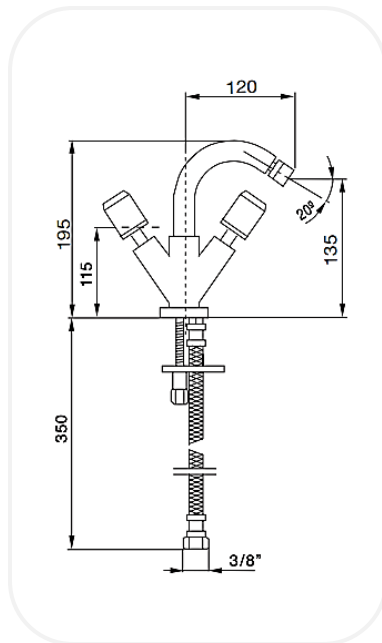

Luxury Mixers

AM00036

Bidet Mixer

FEATURES

- Luxurious and opulent design
- Single-hole bidet Mixer with 2 handles
- Original cartridge for smooth control
- High corrosion resistance plating

SPECIFICATIONS

Series	Midnight
Finish	Chrome
Material	Brass
Flow Rate	6 l/min
Mounting Type	Deck Mounted
Height	135 mm

WARRANTY: 5 years

PARTS DESCRIPTION

Bidet Mixer	AM00036
Spout	Included
Flexible Connection Hose	Included