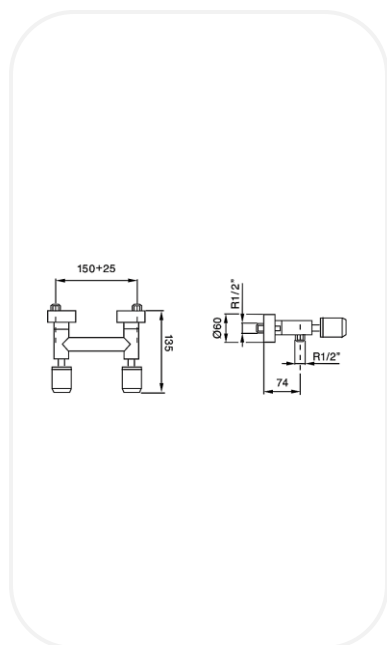

Luxury Mixers

AM00037

Shower Set

FEATURES

- Luxurious and opulent design
- Shower mixer with hand shower
- Original cartridge for smooth control
- High corrosion resistance plating

SPECIFICATIONS

Series	Midnight
Finish	Chrome
Material	Brass
Flow Rate	8 l/min
Mounting Type	Wall Mounted

PARTS DESCRIPTION

Shower Set	AM00037
Hand shower	Included
Flexible Connection Hose	Included

WARRANTY: 5 years