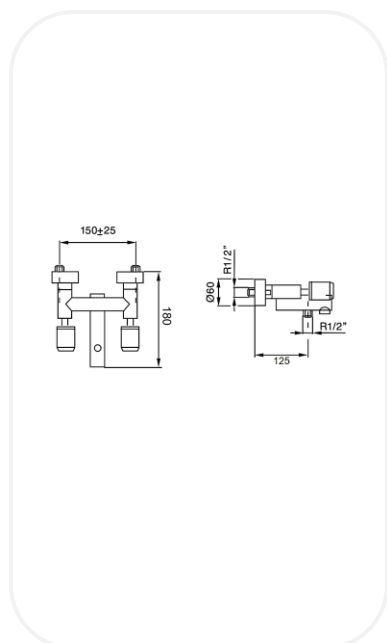

Luxury Mixers

AM00038

Bath/Shower Set

FEATURES

- Luxurious and opulent design
- Bath/shower mixer with hand Shower and Diverter
- Original cartridge for smooth control
- High corrosion resistance plating

SPECIFICATIONS

Series	Midnight
Finish	Chrome
Material	Brass
Flow Rate	8 l/min
Mounting Type	Wall Mounted
Spout Length	180 mm

WARRANTY: 5 years

PARTS DESCRIPTION

Bath/shower Set	AM00038
Spout	Included
Flexible Connection Hose	Included
Hand shower	Included