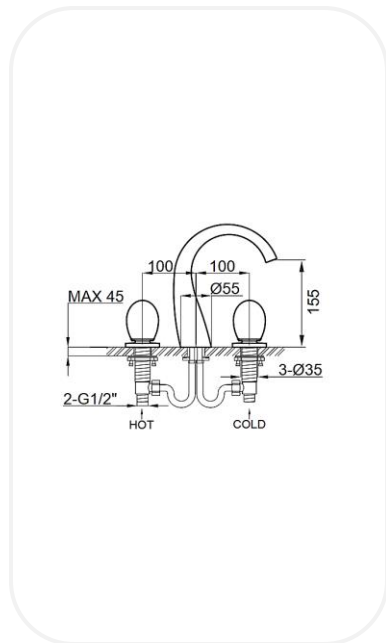

Luxury Mixers

AM00040

3-Hole Basin Mixer

FEATURES

- Luxurious and opulent design
- Wash basin in 3 holes mixer
- Original cartridge for smooth control
- High corrosion resistance plating

SPECIFICATIONS

Series	Silia
Finish	Chrome
Material	Brass
Flow Rate	6 l/min
Mounting Type	Deck Mounted
Height	155 mm

WARRANTY: 5 years

PARTS DESCRIPTION

3-Hole Wash Basin Mixer	AM00040
Spout	Included
Flexible Connection Hose	Included

OPTIONAL/RECOMMENDED PRODUCTS

Pop-up waste	Optional
Click Clack Waste	Optional