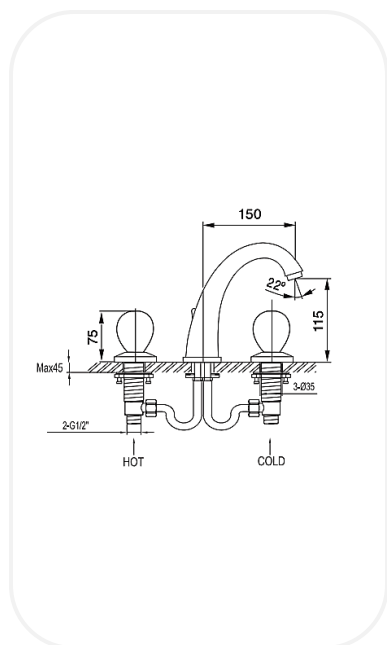

Luxury Mixers

AM00041

3-Hole Basin Mixer

FEATURES

Luxurious and opulent design

Wash basin in 3 holes mixer

Original cartridge for smooth control

High corrosion resistance plating

SPECIFICATIONS

Series	Sicilia
Finish	Chrome
Material	Brass
Flow Rate	6 l/min
Mounting Type	Deck Mounted
Height	115 mm

WARRANTY: 5 years

PARTS DESCRIPTION

Wash basin in 3 holes mixer	AM00041
Spout	Included
Flexible Connection Hose	Included