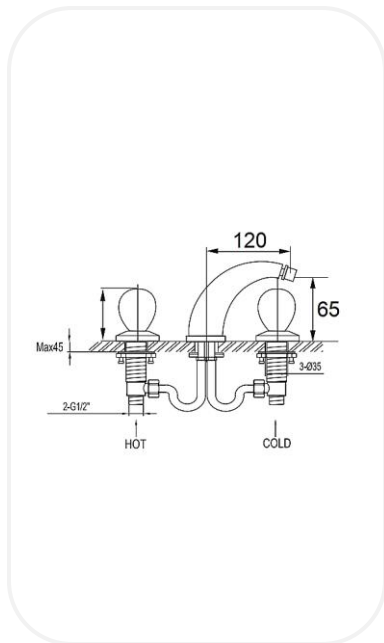

Luxury Mixers

WARRANTY: 5 years

AM00042

3-Hole Bidet Mixer

FEATURES

- Luxurious and opulent design
- Bidet in 3 holes mixer
- Original cartridge for smooth control
- High corrosion resistance plating

SPECIFICATIONS

Series	Sicilia
Finish	Chrome
Material	Brass
Flow Rate	6 l/min
Mounting Type	Deck Mounted
Height	65 mm

PARTS DESCRIPTION

Bidet in 3 holes mixer	AM00042
Spout	Included
Flexible Connection Hose	Included

OPTIONAL/RECOMMENDED PRODUCTS

Pop-up waste	Optional
Click Clack Waste	Optional