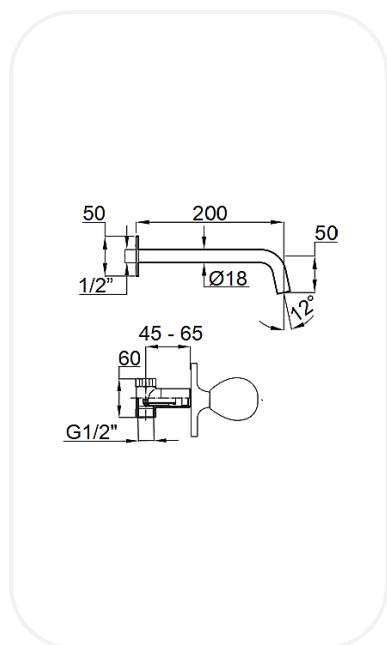

#### 3-Hole Basin Mixer (Concealed)

#### SPECIFICATIONS

<b>Series</b>	Sicilia
<b>Finish</b>	Chrome
<b>Material</b>	Brass
<b>Flow Rate</b>	6 l/min
<b>Mounting Type</b>	Concealed
<b>Spout Length</b>	200 mm

**WARRANTY: 5 years**

#### PARTS DESCRIPTION

<b>Concealed 3-hole wash basin mixer</b>	AM00043
<b>Spout</b>	Included