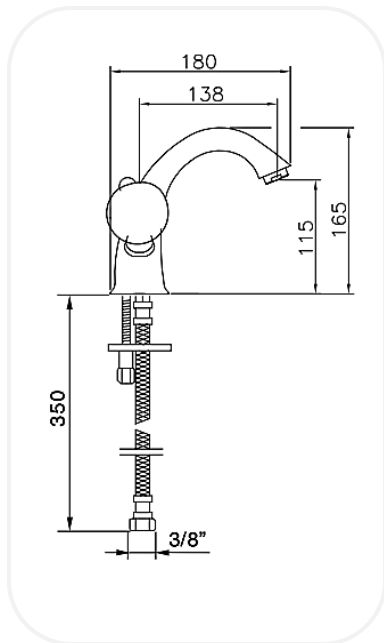

WARRANTY: 5 years

SPECIFICATIONS

Series	Sicilia
Finish	Chrome
Material	Brass
Flow Rate	6 l/min
Mounting Type	Deck Mounted
Height	115 mm

PARTS DESCRIPTION

Single-hole wash-basin mixer	AM00044
Spout	Included
Flexible Connection Hose	Included

OPTIONAL/RECOMMENDED PRODUCTS

Pop-up waste	Optional
Click Clack Waste	Optional