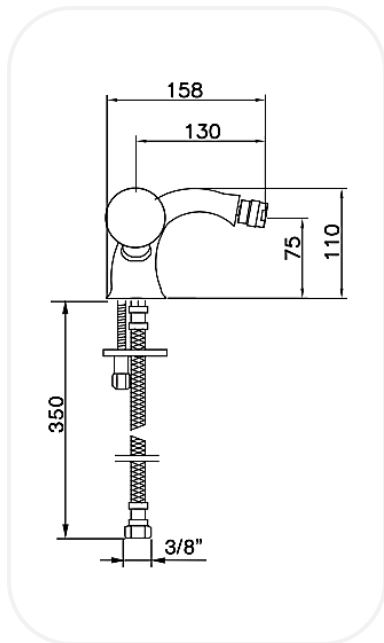

WARRANTY: 5 years

SPECIFICATIONS

Series	Sicilia
Finish	Chrome
Material	Brass
Flow Rate	6 l/min
Mounting Type	Deck Mounted
Height	75 mm

PARTS DESCRIPTION

Single-hole bidet mixer	AM00045
Spout	Included
Flexible Connection Hose	Included

OPTIONAL/RECOMMENDED PRODUCTS

Pop-up waste	Optional
Click Clack Waste	Optional