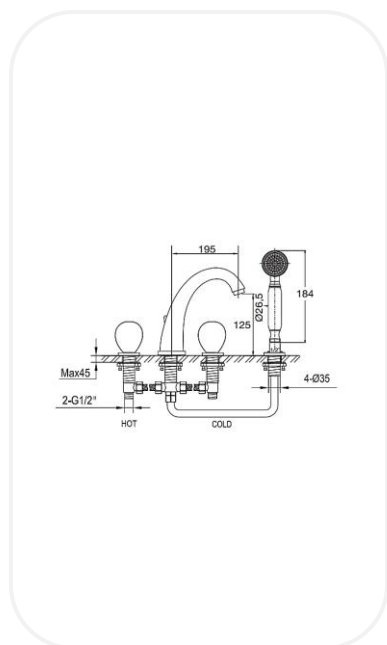

#### SPECIFICATIONS

<b>Series</b>	Silia
<b>Finish</b>	Chrome
<b>Material</b>	Brass
<b>Flow Rate</b>	8 l/min
<b>Mounting Type</b>	Deck Mounted
<b>Height</b>	125 mm

**WARRANTY: 5 years**

#### PARTS DESCRIPTION

<b>Bath/Shower 4 holes mixer</b>	AM00046
<b>Spout</b>	Included
<b>Flexible Connection Hose</b>	Included
<b>Hand shower</b>	Included