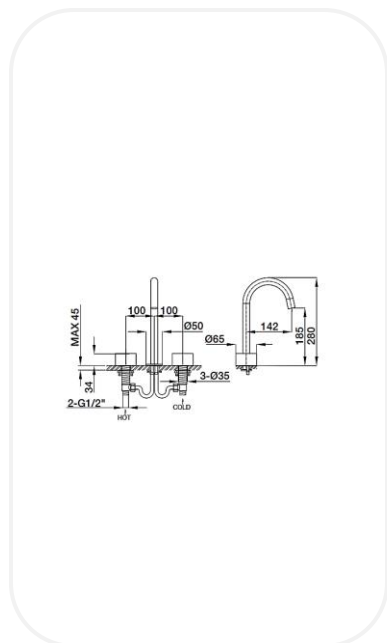

Luxury Mixers

AM00057

Wash Basin Mixer

FEATURES

- Luxurious and opulent design
- 3- Holes wash basin mixer
- Original cartridge for smooth control
- High corrosion resistance plating

SPECIFICATIONS

Series	Pietre Prezoise
Finish	Chrome
Material	Brass
Flow Rate	6 l/min
Mounting Type	Deck mounted
Height	185 mm

WARRANTY: 5 years

PARTS DESCRIPTION

3-Holes wash basin mixer	AM00057
Spout	Included
Flexible Connection Hose	Included

OPTIONAL/RECOMMENDED PRODUCTS

Click Clack Waste Optional