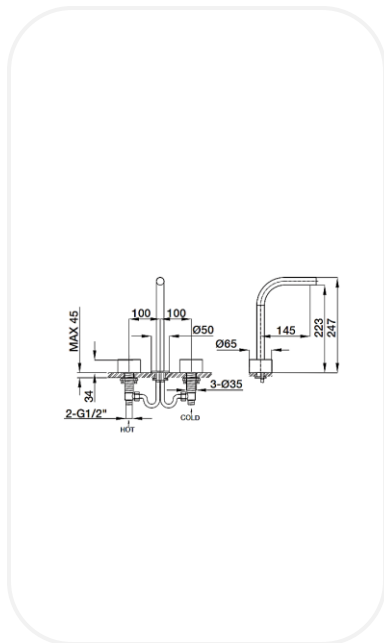

#### SPECIFICATIONS

<b>Series</b>	Pietre Prezoise
<b>Finish</b>	Chrome
<b>Material</b>	Brass
<b>Flow Rate</b>	6 l/min
<b>Mounting Type</b>	Deck mounted
<b>Height</b>	223 mm

#### PARTS DESCRIPTION

<b>3-Holes wash basin mixer</b>	AM00058
<b>Spout</b>	Included
<b>Flexible Connection Hose</b>	Included

**WARRANTY: 5 years**