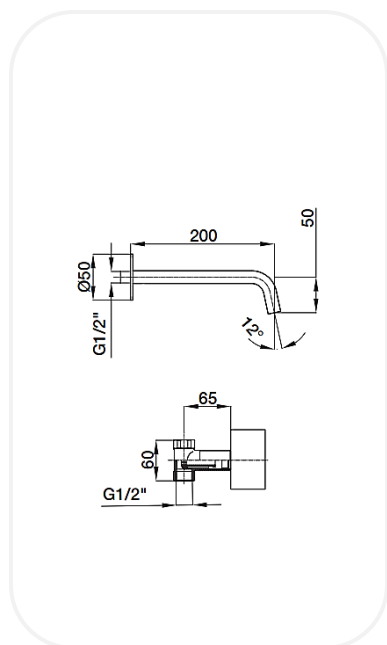

Luxury Mixers

AM00059

Wash Basin Mixer

FEATURES

- Luxurious and opulent design
- Concealed 3 holes wash basin mixer
- Original cartridge for smooth control
- High corrosion resistance plating

SPECIFICATIONS

Series	Pietre Prezoise
Finish	Chrome
Material	Brass
Flow Rate	6 l/min
Mounting Type	Concealed
Spout Length	200 mm

WARRANTY: 5 years

PARTS DESCRIPTION

Concealed 3 holes wash basin mixer	AM00059
Spout	Included