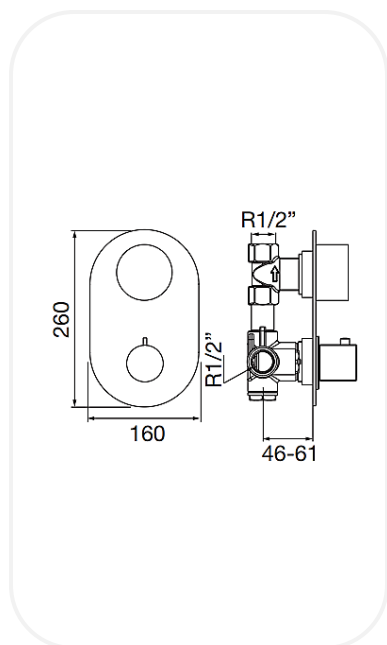

SPECIFICATIONS

Series	Pietre Prezoise
Finish	Chrome
Material	Brass
Flow Rate	8 l/min
Mounting Type	Concealed
Plate Size	160 * 260 mm

WARRANTY: 5 years

PARTS DESCRIPTION

Thermostatic bath/shower mixer	AM00061
---------------------------------------	---------