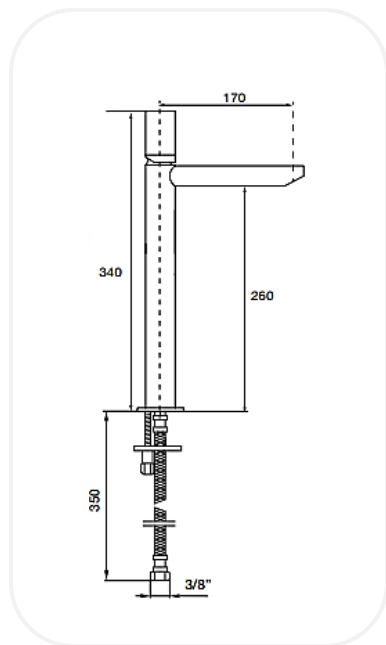

SPECIFICATIONS

Series	Eleganza
Finish	Chrome
Material	Brass
Flow Rate	6 l/min
Mounting Type	Deck Mounted
Height	260 mm

PARTS DESCRIPTION

Tall Wash Basin Mixer	AM00065
Flexible Connection Hose	Included

WARRANTY: 5 years