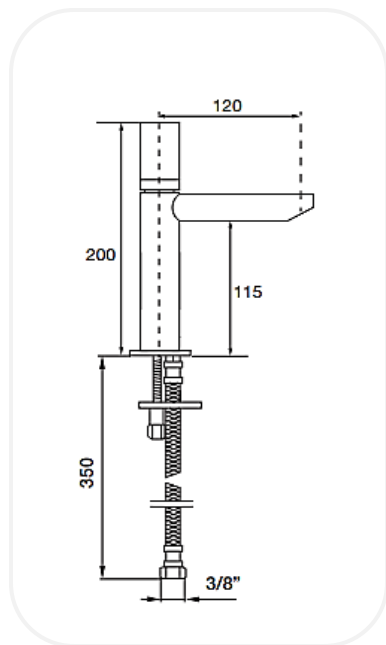

WARRANTY: 5 years

SPECIFICATIONS

Series	Eleganza
Finish	Chrome
Material	Brass
Flow Rate	6 l/min
Mounting Type	Deck Mounted
Height	115 mm

PARTS DESCRIPTION

Wash-basin Mixer	AM00066
Flexible Connection Hose	Included