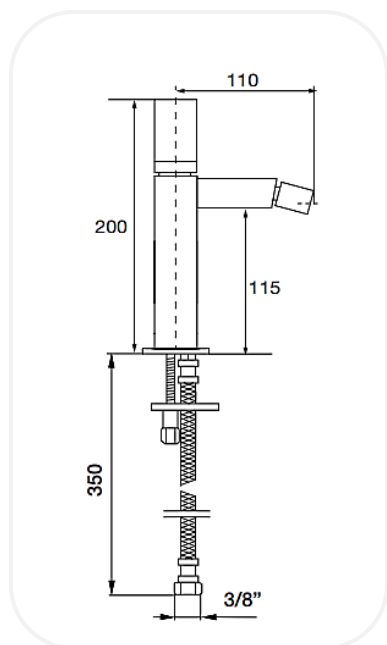

SPECIFICATIONS

Series	Eleganza
Finish	Chrome
Material	Brass
Flow Rate	6 l/min
Mounting Type	Deck Mounted
Height	115 mm

PARTS DESCRIPTION

Bidet mixer	AM00067
Flexible Connection Hose	Included

WARRANTY: 5 years