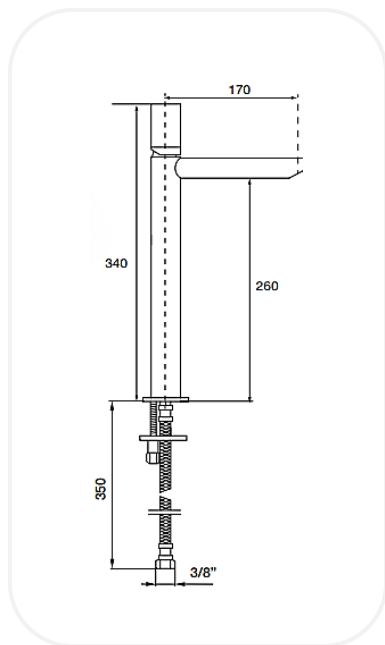

WARRANTY: 5 years

SPECIFICATIONS

Series	Eleganza
Finish	Chrome
Material	Brass
Flow Rate	6 l/min
Mounting Type	Deck Mounted
Height	260 mm

PARTS DESCRIPTION

Tall wash-basin mixer	AM00068
Flexible Connection Hose	Included