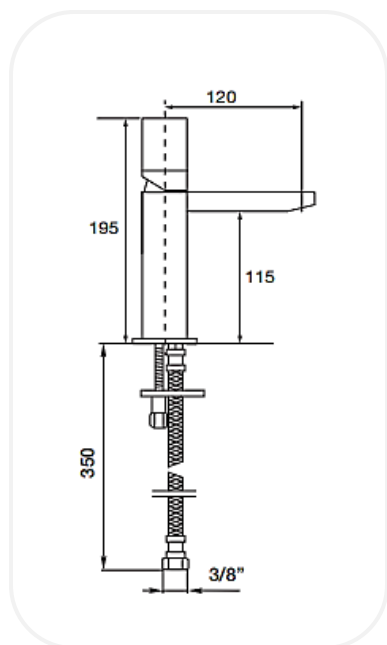

WARRANTY: 5 years

SPECIFICATIONS

Series	Eleganza
Finish	Chrome
Material	Brass
Flow Rate	6 l/min
Mounting Type	Deck Mounted
Height	115 mm

PARTS DESCRIPTION

Wash-basin mixer	AM00069
Flexible Connection Hose	Included

OPTIONAL/RECOMMENDED PRODUCTS

Pop-up waste	Optional
Click Clack Waste	Optional