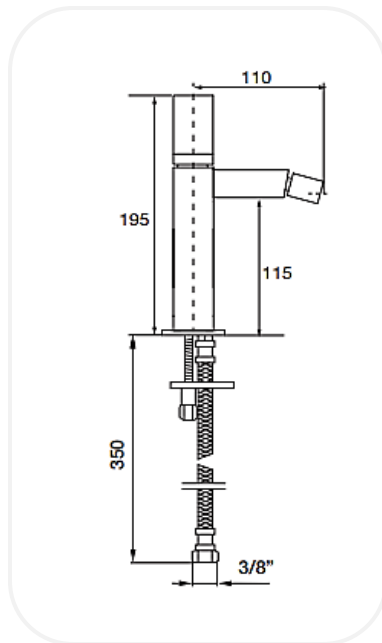

WARRANTY: 5 years

SPECIFICATIONS

| | |
|---------------|--------------|
| Series | Eleganza |
| Finish | Chrome |
| Material | Brass |
| Flow Rate | 6 l/min |
| Mounting Type | Deck Mounted |
| Height | 115 mm |

PARTS DESCRIPTION

| | |
|--------------------------|----------|
| Bidet Mixer | AM00070 |
| Flexible Connection Hose | Included |

OPTIONAL/RECOMMENDED PRODUCTS

| | |
|-------------------|----------|
| Pop-up waste | Optional |
| Click Clack Waste | Optional |