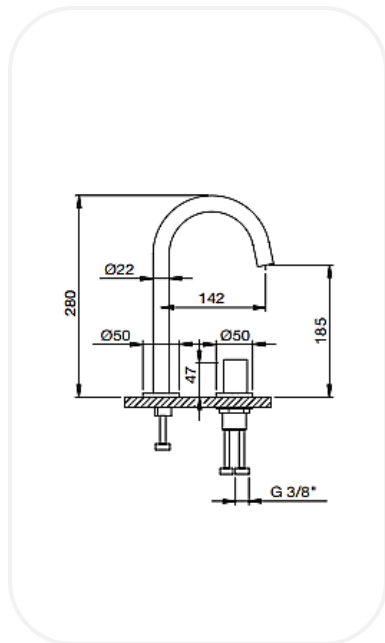

##### SPECIFICATIONS

<b>Series</b>	Eleganza
<b>Finish</b>	Chrome
<b>Material</b>	Brass
<b>Flow Rate</b>	6 l/min
<b>Mounting Type</b>	Deck mounted
<b>Height</b>	185 mm

**WARRANTY: 5 years**