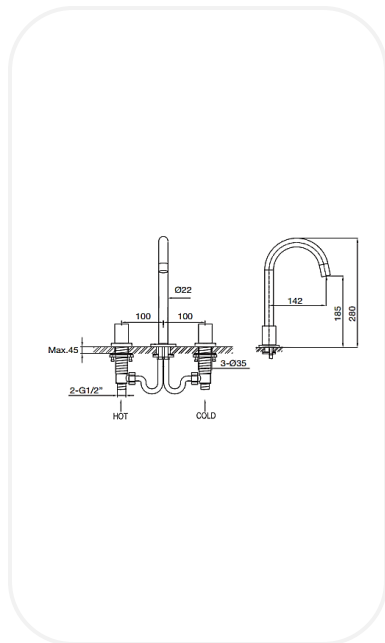

Luxury Mixers

AM00072

Wash Basin Mixer

FEATURES

- Luxurious and opulent design
- 3-Holes wash basin mixer
- Original cartridge for smooth control
- High corrosion resistance plating

SPECIFICATIONS

Series	Eleganza
Finish	Chrome
Material	Brass
Flow Rate	6 l/min
Mounting Type	Deck mounted
Height	185 mm

WARRANTY: 5 years

PARTS DESCRIPTION

3-Holes Wash basin mixer	AM00072
Spout	Included
Flexible Connection Hose	Included

OPTIONAL/RECOMMENDED PRODUCTS

Pop-up waste	Optional
Click Clack Waste	Optional